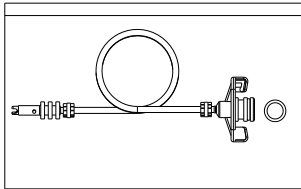

## TS350/355 Accessory and Spare Parts

Standard parts include with the unit

SH-300  
Syringe Holder

7045-0120  
Air Line Holder

7045-9020  
Foot Switch

7045-0080  
Wire Bracket Holder

1700-0014  
Power Adapter

FTKIT  
Air Hose Fitting

71003RHB  
10cc Receiver head Assembly

DXSAMPLENEEDLE  
TE/TT Sample Needles