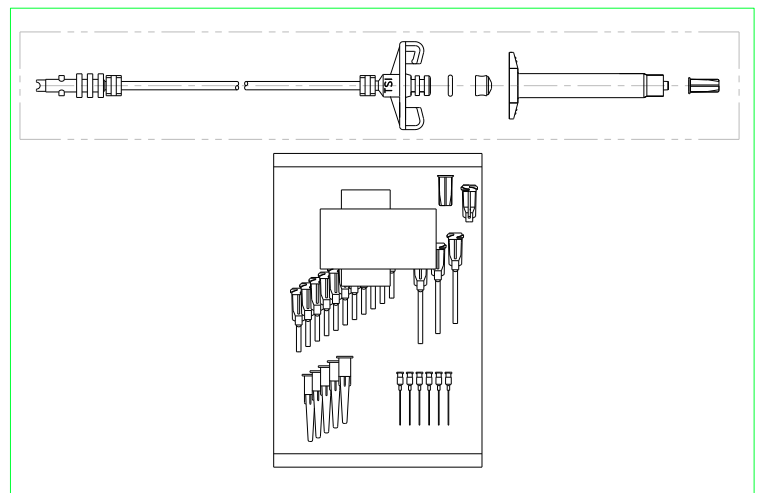

OPTIONAL ACCESSORIES (Not include with the unit)

700KIT
Receiver Head Assembly
And Needle Kit (Optional)